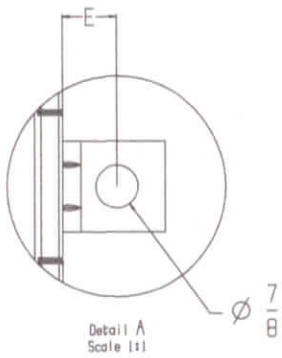

Greensource SM Series Residential Geothermal Heat Pumps

BOSCH

SM-HZ Hanging Bracket Dimensions and Connections

| Model | A | B | C | D | E |
|----------|-------|--------|--------|-------|-------|
| SM024-HZ | 2.634 | 32.817 | 65.225 | 2.634 | 1.125 |
| SM036-HZ | 2.634 | 33.972 | 77.125 | 2.634 | 1.125 |
| SM048-HZ | 2.634 | 33.972 | 77.125 | 2.634 | 1.125 |
| SM060-HZ | 2.634 | 45.573 | 84.125 | 2.634 | 1.125 |
| SM070-HZ | 2.634 | 45.573 | 84.125 | 2.634 | 1.125 |

- NOTES**
- ALL DIMENSIONS WITHIN +/- 0.125"
 - ALL DIMENSIONS ARE IN INCHES
 - SPECIFICATIONS SUBJECT TO CHANGE WITHOUT NOTICE
 - DIMENSION "E" IS TYPICAL FOR ALL MODELS, CONFIGURATIONS AND BRACKET POSITIONS

HANGING BRACKET LOCATION SPECIFICATIONS