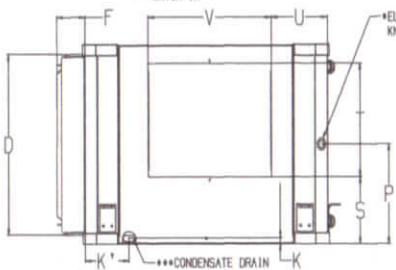

Greensource SM Series Residential Geothermal Heat Pumps

SM-HZ End Blow Dimensions and Connections

Model	A (A')		B (B')		C (C')		D			E		F		G		H		J		K		L		M		N		O		P		Q		R		S (R/H)		T		U (L/H)		V		WATER CONNECTIONS (SWIVEL TYPE)	FILTER SIZE
	WIDTH	DEPTH	HEIGHT	HEIGHT	WIDTH	DEPTH	WIDTH	HEIGHT	WIDTH	HEIGHT	WIDTH	HEIGHT	WIDTH	HEIGHT	WIDTH	HEIGHT	WIDTH	HEIGHT	WIDTH	HEIGHT	WIDTH	HEIGHT	WIDTH	HEIGHT	WIDTH	HEIGHT	WIDTH	HEIGHT	WIDTH	HEIGHT	WIDTH	HEIGHT	WIDTH	HEIGHT	WIDTH	HEIGHT	WIDTH	HEIGHT	WIDTH	HEIGHT					
SM024-HZ	25.1	(25.5)	64.1	(64.5)	19.7	(19.82)	18.7	36.4	3.4	34.0	16.2	17.2	1.3	5.1	2.5	7.4	12.3	15.9	9.9	6.5	13.2	6.5	2.0	10.0	7.5	7.5	10.8	1"	F.P.T.	18X18X2	12														
SM036-HZ	28.0	(28.4)	76.0	(76.4)	22.7	(22.82)	20.7	48.4	3.4	46.0	18.2	20.2	1.3	5.1	2.5	8.9	13.8	17.4	11.4	6.5	16.2	7.5	2.0	11.7	9.0	7.7	13.0	1"	F.P.T.	20X24X2	12														
SM048-HZ	28.0	(28.4)	76.0	(76.4)	22.7	(22.82)	20.7	48.4	3.4	46.0	18.2	20.2	1.3	5.1	2.5	8.9	13.8	17.4	11.4	6.5	16.2	7.5	2.0	11.7	9.0	7.7	13.0	1"	F.P.T.	20X24X2	12														
SM060-HZ	28.0	(28.4)	83.0	(83.4)	22.7	(22.82)	20.7	54.4	3.4	52.0	18.3	20.2	1.3	5.1	2.5	8.9	13.8	17.4	11.4	6.5	16.2	7.5	2.0	14.2	8.5	8.5	13.0	1"	F.P.T.	18X20X2	13														
SM070-HZ	28.0	(28.4)	83.0	(83.4)	22.7	(22.82)	20.7	54.4	3.4	52.0	18.3	20.2	1.3	5.1	2.5	8.9	13.8	17.4	11.4	6.5	16.2	7.5	2.0	14.2	8.5	8.5	13.0	1"	F.P.T.	18X20X2	13														

SUPPLY AIR CONFIGURATION: END BLOW

BOSCH