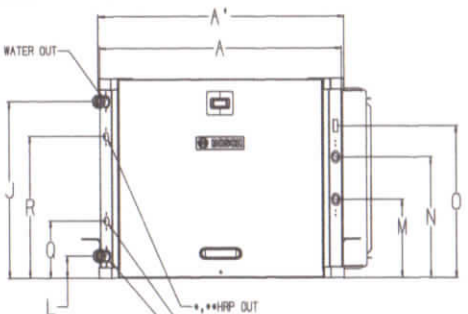

Greensource SM Series Residential Geothermal Heat Pumps

SM-HZ End Blow Dimensions and Connections

Model	A (A')		B (B')		C (C')		D			E		F		G		H		J		K		L		M		N		O		P		Q		R		S (R/H)		T		U (L/H)		V		WATER CONNECTIONS (SWIVEL TYPE)	FILTER SIZE
	WIDTH	DEPTH	HEIGHT	HEIGHT	WIDTH	DEPTH	WIDTH	HEIGHT	WIDTH	HEIGHT	WIDTH	HEIGHT	WIDTH	HEIGHT	WIDTH	HEIGHT	WIDTH	HEIGHT	WIDTH	HEIGHT	WIDTH	HEIGHT	WIDTH	HEIGHT	WIDTH	HEIGHT	WIDTH	HEIGHT	WIDTH	HEIGHT	WIDTH	HEIGHT	WIDTH	HEIGHT	WIDTH	HEIGHT	WIDTH	HEIGHT	WIDTH	HEIGHT					
SM024-HZ	25.1	(25.5)	64.1	(64.5)	19.7	(19.82)	18.7	36.4	3.4	34.0	16.2	17.2	1.3	5.1	2.5	7.4	12.3	15.9	9.9	6.5	13.2	6.5	2.0	10.0	7.5	7.5	10.8	1"	F.P.T.	18X18X2	12														
SM036-HZ	28.0	(28.4)	76.0	(76.4)	22.7	(22.82)	20.7	48.4	3.4	46.0	18.2	20.2	1.3	5.1	2.5	8.9	13.8	17.4	11.4	6.5	16.2	7.5	2.0	11.7	9.0	7.7	13.0	1"	F.P.T.	20X24X2	12														
SM048-HZ	28.0	(28.4)	76.0	(76.4)	22.7	(22.82)	20.7	48.4	3.4	46.0	18.2	20.2	1.3	5.1	2.5	8.9	13.8	17.4	11.4	6.5	16.2	7.5	2.0	11.7	9.0	7.7	13.0	1"	F.P.T.	20X24X2	12														
SM060-HZ	28.0	(28.4)	83.0	(83.4)	22.7	(22.82)	20.7	54.4	3.4	52.0	18.3	20.2	1.3	5.1	2.5	8.9	13.8	17.4	11.4	6.5	16.2	7.5	2.0	14.2	8.5	8.5	13.0	1"	F.P.T.	18X20X2	13														
SM070-HZ	28.0	(28.4)	83.0	(83.4)	22.7	(22.82)	20.7	54.4	3.4	52.0	18.3	20.2	1.3	5.1	2.5	8.9	13.8	17.4	11.4	6.5	16.2	7.5	2.0	14.2	8.5	8.5	13.0	1"	F.P.T.	18X20X2	13														

SUPPLY AIR CONFIGURATION: END BLOW

BOSCH