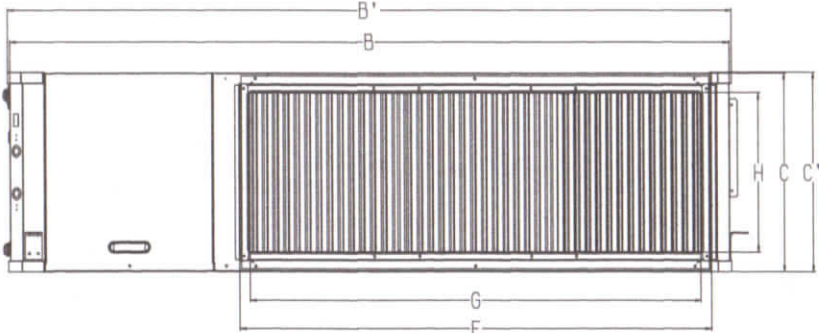

Greensource SM Series Residential Geothermal Heat Pumps

SM-HZ End Blow Dimensions and Connections

Model	A (A')		B (B')		C (C')		D			E		F		G		H		J		K		L		M		N		O		P		Q		R		S (R/H)		T		U (L/H)		V		WATER CONNECTIONS (SWIVEL TYPE)	FILTER SIZE
	WIDTH	DEPTH	HEIGHT	HEIGHT	WIDTH	DEPTH	WIDTH	HEIGHT	WIDTH	HEIGHT	WIDTH	HEIGHT	WIDTH	HEIGHT	WIDTH	HEIGHT	WIDTH	HEIGHT	WIDTH	HEIGHT	WIDTH	HEIGHT	WIDTH	HEIGHT	WIDTH	HEIGHT	WIDTH	HEIGHT	WIDTH	HEIGHT	WIDTH	HEIGHT	WIDTH	HEIGHT	WIDTH	HEIGHT	WIDTH	HEIGHT	WIDTH	HEIGHT					
SM024-HZ	25.1	(25.5)	64.1	(64.5)	19.7	(19.82)	18.7	36.4	3.4	34.0	16.2	17.2	1.3	5.1	2.5	7.4	12.3	15.9	9.9	6.5	13.2	6.5	2.0	10.0	7.5	7.5	10.8	1"	F.P.T.	18X18X2	12														
SM036-HZ	28.0	(28.4)	76.0	(76.4)	22.7	(22.82)	20.7	48.4	3.4	46.0	18.2	20.2	1.3	5.1	2.5	8.9	13.8	17.4	11.4	6.5	16.2	7.5	2.0	11.7	9.0	7.7	13.0	1"	F.P.T.	20X24X2	12														
SM048-HZ	28.0	(28.4)	76.0	(76.4)	22.7	(22.82)	20.7	48.4	3.4	46.0	18.2	20.2	1.3	5.1	2.5	8.9	13.8	17.4	11.4	6.5	16.2	7.5	2.0	11.7	9.0	7.7	13.0	1"	F.P.T.	20X24X2	12														
SM060-HZ	28.0	(28.4)	83.0	(83.4)	22.7	(22.82)	20.7	54.4	3.4	52.0	18.3	20.2	1.3	5.1	2.5	8.9	13.8	17.4	11.4	6.5	16.2	7.5	2.0	14.2	8.5	8.5	13.0	1"	F.P.T.	18X20X2	13														
SM070-HZ	28.0	(28.4)	83.0	(83.4)	22.7	(22.82)	20.7	54.4	3.4	52.0	18.3	20.2	1.3	5.1	2.5	8.9	13.8	17.4	11.4	6.5	16.2	7.5	2.0	14.2	8.5	8.5	13.0	1"	F.P.T.	18X20X2	13														

SUPPLY AIR CONFIGURATION: END BLOW

BOSCH