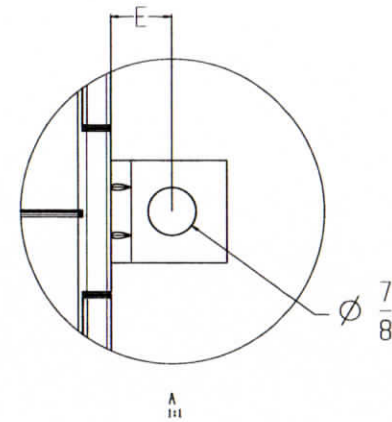

HANGING BRACKET LOCATION SPECIFICATIONS

LEFT HAND RETURN - TOP VIEW

RIGHT HAND RETURN - TOP VIEW

Model	A	B	C	D	E
LMO24-HZ	2.634	32.817	65.225	2.634	1.125
LMO36-HZ	2.634	33.972	77.125	2.634	1.125
LMO48-HZ	2.634	33.972	77.125	2.634	1.125
LMO60-HZ	2.634	45.573	84.125	2.634	1.125
LMO70-HZ	2.634	45.573	84.125	2.634	1.125

NOTES

- ALL DIMENSIONS WITHIN +/- 0.125"
- ALL DIMENSIONS ARE IN INCHES
- SPECIFICATIONS SUBJECT TO CHANGE WITHOUT NOTICE
- DIMENSION "E" IS TYPICAL FOR ALL MODELS, CONFIGURATIONS AND BRACKET POSITIONS