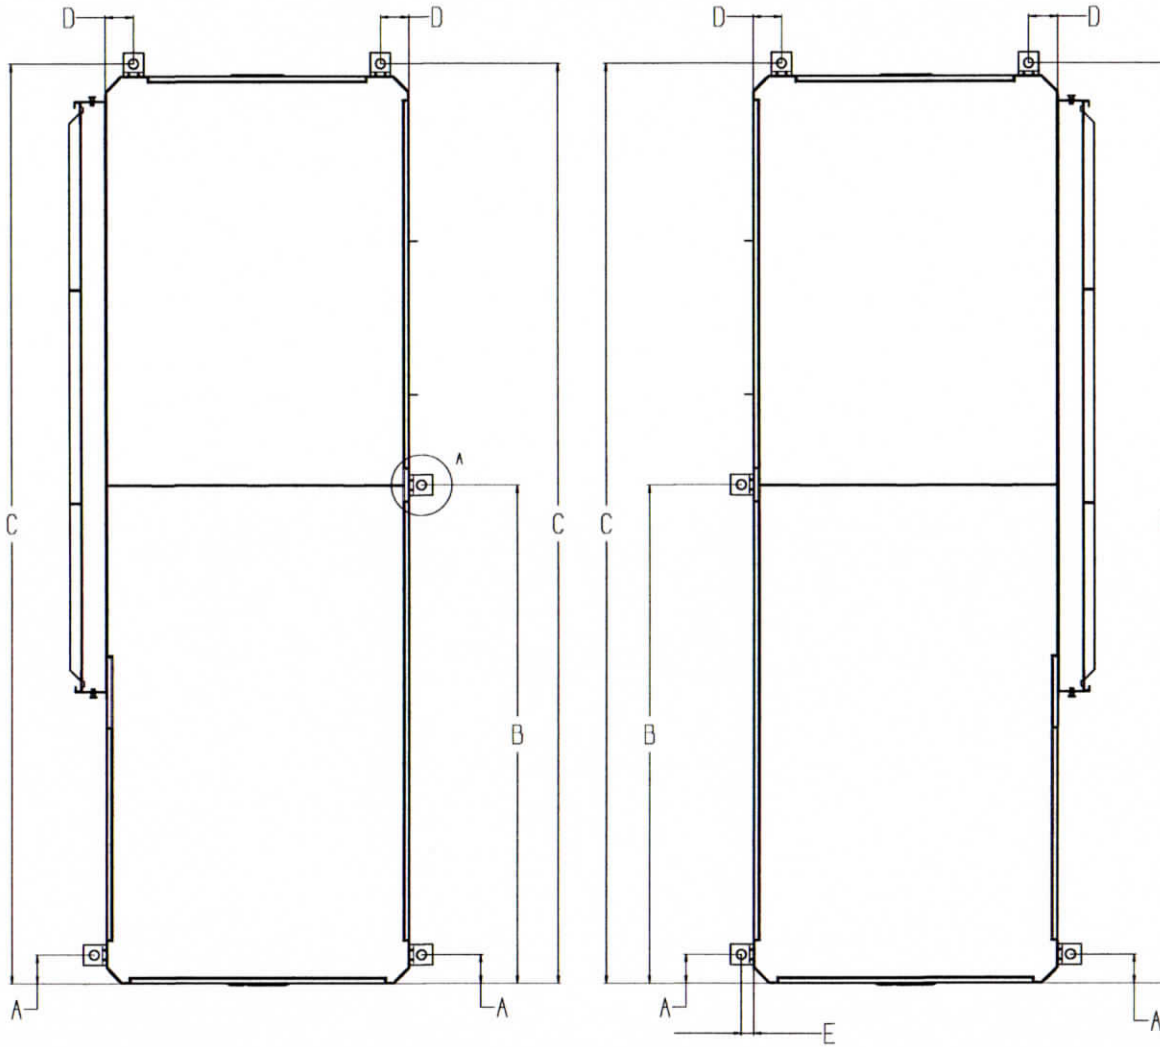

HANGING BRACKET LOCATION SPECIFICATIONS

LEFT HAND RETURN - TOP VIEW

RIGHT HAND RETURN - TOP VIEW

Model	A	B	C	D	E
LMO24-HZ	2.634	32.817	65.225	2.634	1.125
LMO36-HZ	2.634	33.972	77.125	2.634	1.125
LMO48-HZ	2.634	33.972	77.125	2.634	1.125
LMO60-HZ	2.634	45.573	84.125	2.634	1.125
LMO70-HZ	2.634	45.573	84.125	2.634	1.125

NOTES

- ALL DIMENSIONS WITHIN +/- 0.125"
- ALL DIMENSIONS ARE IN INCHES
- SPECIFICATIONS SUBJECT TO CHANGE WITHOUT NOTICE
- DIMENSION "E" IS TYPICAL FOR ALL MODELS, CONFIGURATIONS AND BRACKET POSITIONS