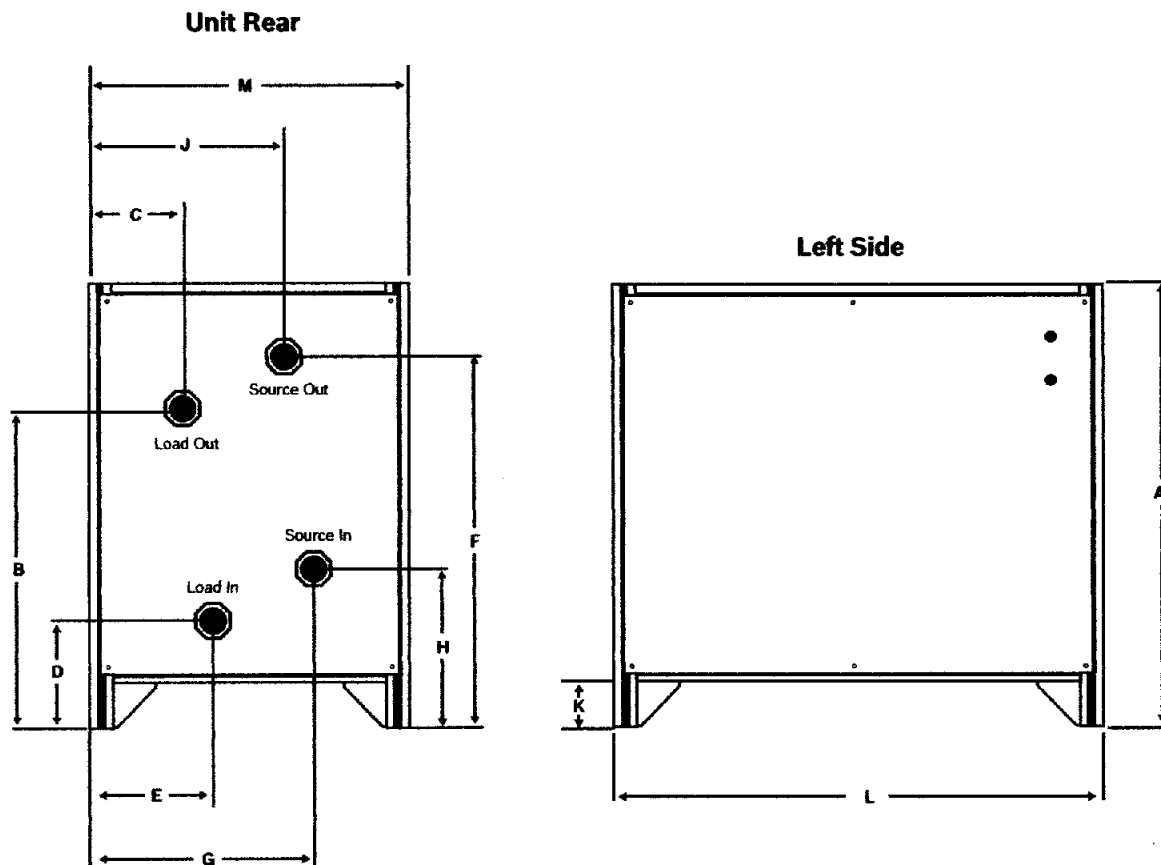

TW122 Dimensions and Connections

TW122 Dimensions and Connections

Model	A	B	C	D	E	F	G	H	J	K	L	M	Water Conn.
TW122	37.5	27.62	7	8.38	9.25	33.5	20.75	13.5	17.5	3.5	46	28	1-1/4" FPT

TW122 Overall Cabinet Dimensions

Models	Units	Width	Depth	Height
TW122	in	28.0	46.0	37.5
	mm	711	1168	953

i All dimensions within +/- 0.125".
Specifications subject to change without notice.

Bosch Thermotechnology Corp.
Londonderry, NH • Ft. Lauderdale, FL